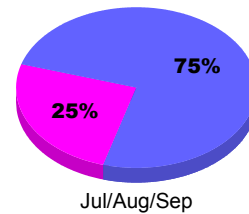

Membership Results
2011-2012

Membership
2010-2011

Month	Net Memb Goal	Actual New Memb	Actual Dropped Memb	Gain/Loss of Memb	Gain/Loss of Memb
Jul/Aug/Sep		160	-178	-18	-68
Totals		160	-178	-18	-68

Membership Results 2011-2012

Goal, New, Dropped, Gain/Loss

Comparison of Membership Gain/Loss

Current Year Compared to the Previous Year

Gender Comparison 2011-2012

Male Female