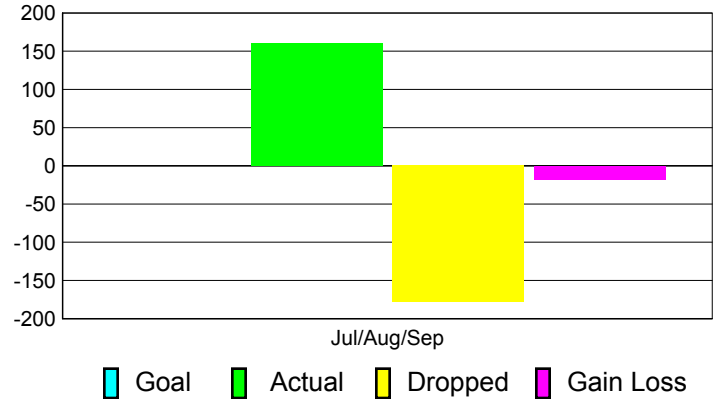

Membership Results 2011-2012

Goal, New, Dropped, Gain/Loss